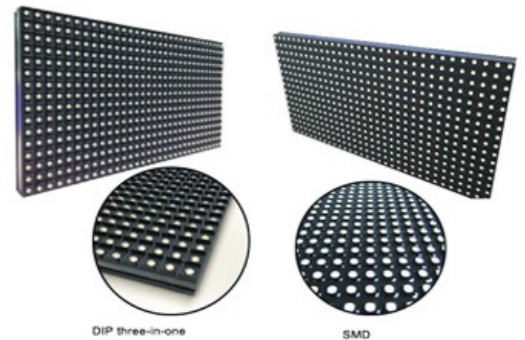

## LED display for outdoor events

-  **High brightness in the open air**
-  **Quick installation design**
-  **Excellent waterproof level**

## High Brightness under Sunshine

High brightness is the most outstanding specific for MPLIED 640 series, it is more than 5500CD/m<sup>2</sup> brightness eventhough for SMD(Most standard is 4500CD/m<sup>2</sup>). P8 and P10 is more than 6500CD/m<sup>2</sup>.

## SMD and DIP 3-IN-1 Solution Available

MPLIED 640 series provide diversified solution to meet most requirements of outdoor events. SMD has the most largest viewing angle. DIP 3-IN-1 has real IP65 and good heat dissipation. Especially enlarged viewing angle than traditional DIP.

## Real IP65 Waterproof Level

Improved cabinet design and DIP 3-IN-1 solution ensure safe application under outdoor bad weather during events. You also have choice for back door, that's traditional ferric door which equal to outdoor fixed installation IP level. This is really a big progress for outdoor rental use led display.