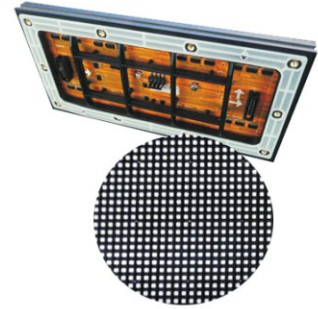

## SMD and DIP 3-IN-1 Solution Available

MPLIED 640 series provide diversified solution to meet most requirements of outdoor events. SMD has the most largest viewing angle. DIP 3-IN-1 has real IP65 and good heat dissipation. Especially enlarged viewing angle than traditional DIP.

## Real IP65 Waterproof Level

Improved cabinet design and DIP 3-IN-1 solution ensure safe application under outdoor bad weather during events. You also have choice for back door, that's traditional ferric door which equal to outdoor fixed installation IP level. This is really a big progress for outdoor rental use led display.

DIP 3-IN-1 Module

SMD Module

Item	Outdoor Rental 640 Series				
Pixel Pitch (mm)	6.67mm	8mm	8mm	10mm	10mm
Pixel density (dots/m) <sup>2</sup>	22500	15625	15625	10000	10000
LED Type	DIP 3-IN-1	SMD3535	DIP 3-IN-1	SMD3535	DIP 3-IN-1
Viewing angle	H:120°,V:120°	H:140°,V:140°	H:120°,V:120°	H:140°,V:140°	H:120°,V:120°
Brightness (CD/m <sup>2</sup> )	≥5500	≥5500	≥6500	≥5500	≥6500
Drive Method	1/6	1/5	1/5	1/4	1/4
Color Depth (bits)	≥14bits	≥14bits	≥14bits	≥14bits	≥14bits
Refresh Rate (Hz)	≥1920	≥1920	≥1920	≥1920	≥1920
Module Size (mm)	320x160	320x160	320x160	320x160	320x160
Cabinet Size (mm)	640x640x80	640x640x80	640x640x80	640x640x80	640x640x80
Cabinet Material	Aluminum die-casting	Aluminum die-casting	Aluminum die-casting	Aluminum die-casting	Aluminum die-casting
Cabinet weight (kg/m) <sup>2</sup>	36.6	34.2	34.2	34.2	34.2
Voltage Input	110V~220V±10%	110V~220V±10%	110V~220V±10%	110V~220V±10%	110V~220V±10%
Aver.power (W / m) <sup>2</sup>	360	300	300	240	240
Max.power (W / m) <sup>2</sup>	1200	1000	1000	800	800
IP Grade	IP 65	IP 65	IP 65	IP 65	IP 65
Operating temperature/humidity	temperature:-20℃~ 50℃ humidity:10~90%RH				
Storage temperature/humidity	temperature: -40℃~ 60℃ humidity:10~90%RH				
Lifetime(h)	≥100000				
Compliant Standard	CCC、CE、Rosh				